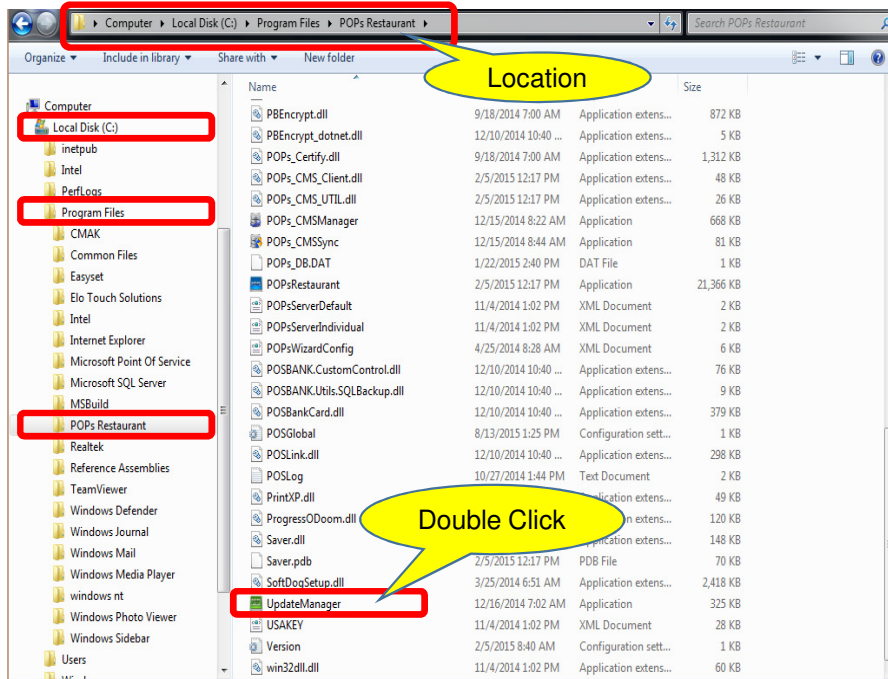

❖ How to Solve !!! POPs Update related error

✓ After you had updated the POPs program if the above errors immediately occurred...

❖ How to Solve !!! POPs Update related error

✓ Please close the POPs program...

❖ How to Solve !!! POPs Update related error

✓ And, Please Rerun the  UpdateManager program